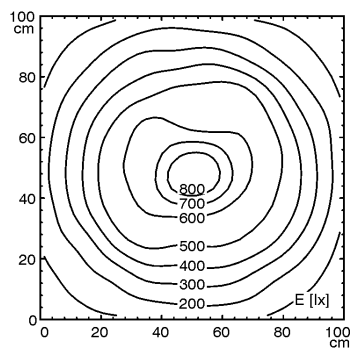

LED machine luminaire

#112560001-00003166

FLAT LED - MYEL 6 S

lampping
work equipment
voltage
protection rating
class of protection

technology
usage
luminaire body
lens cover

weight (net)
cord length
mounting

6 x 2W LED
without
10-40V DC
IP67
III

switchable
without switch
anodized aluminum
borosilicate glass

approx. 1.3lb (.6kg)
approx. 10ft (3m) with 2 conductor stranded wire
screws

Emin: 49 lx
Em: 347 lx
Emax: 869 lx

measuring conditions: d=100cm